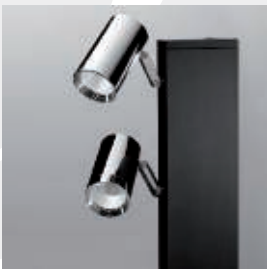

IN - OUT

Designer: Alessandro Duranti

IN-OUT is a collection that includes lamps with adjustable light.

Is available the indoor and outdoor version, wall or ceiling lamps, for tracks pole or personalizing solutions.

The body is in extruded aluminium and painted steel or galvanised metal. Adjustable mechanical joint and steel arm are in pressure die-casting as the aluminium optical that has an high efficiency. It's possible to choose among different sources: mains voltage halogen lamps or low tension and metal halide.

IN - OUT 1A

Indoor wall or ceiling one light spot. Adjustable arm.

IN - OUT 1B

Indoor one light spot for electrified track.. Adjustable arm.

IN - OUT 1P

Outdoor , floor two lights spot. Adjustable arm.